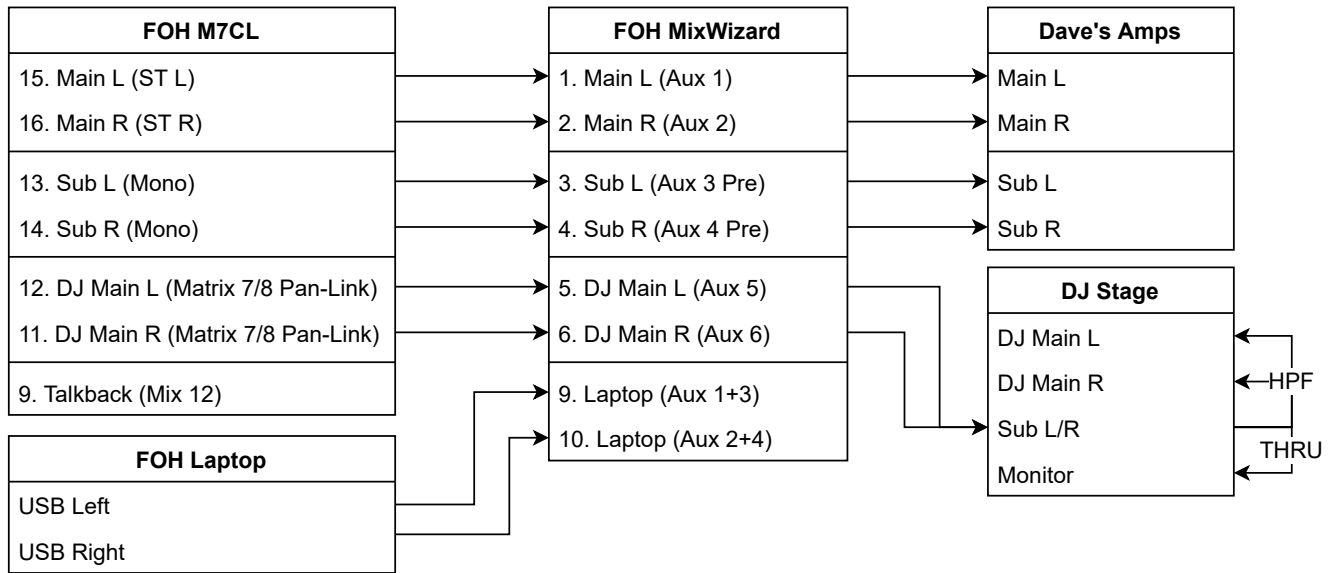

Stage Layout

Input Patch

Splitter	M7CL Snake	SQ7 Input	Instrument	Microphone
1	1	1	Kick I	Beta 91
2	2	2	Kick O	Beta 52
3	3	3	Floor Tom	SM57
4	4	4	Tom L	SM57
5	5	5	Tom R	SM57
6	6	6	Snare Top	SM57
7	7	7	Snare Bot	e906
8	8	8	HiHat	SM81
9	9	9	Ride	SM81
10	10	10	Crash	SM81
11	11	11	OVH L	Samson CO2
12	12	12	OVH R	Samson CO2
13	13	13	Bass	Senn. BP
14	14	14	E Gtr 1	e906
15	15	15	E Gtr 2	e906
16	16	16	E Gtr 3	AKG
17	17	17	E Gtr 1	Radial DI
18	18	18	E Gtr 2	Radial DI
19	19	19	Cello 1	SM81
20	20	20	Cello 2	SM81
21	21	21	Keys L	Stereo DI
22	22	22	Keys R	Stereo DI
23	23	23	Vox 1	CS Green
24	24	24	Vox 2	CS Orange
25	25	25	Vox 3	CS Yellow
26	26	26	Vox 4	CS Red
27	27	27	Vox Drums	Beta 58
28	28	-	Vox DJ	e835
29	29	28	Announce 1	Senn. HH1
30	30	29	Announce 2/Bkp	Senn. HH2
31	31	-	DJ L	Stereo DI
32	32	-	DJ R	Stereo DI
-	-	30	Audience L	Sennheiser ME 36
-	-	31	Audience R	Sennheiser ME 36
-	-	32	FOH Talkback	e835
-	-	ST 1	Click L	Stereo DI
-	-	ST 1	Click R	Stereo DI

Front of House

Output Patch

Snake Sends

A.	Stereo L
B.	Subwoofer L
C.	Stereo R
D.	Subwoofer R
E.	DJ Stereo L
F.	DJ Stereo R
G.	FOH Rec
F.	FOH Talkback

Monitors

Monitor Patch & IEM Assignments

SQ7	Output	Connor	Amanda	Duncan	Audrey	Luke
1	IEM 1	Connor	Amanda	Duncan	Audrey	Luke
2	IEM 2	Jake	Bianca	Jake	Nickell	Jillian
3	IEM 3	Ethan	Barbie	Jairon	Lucas	Jake
4	IEM 4		Kati	Christopher	Don	Ryan
5	IEM 5		Jordan		Jed	Cameron
6	IEM 6				Nico	Jairon
7	IEM 7				Brandon	
8	IEM 8					
9	DRUMS	Nicolas	Leandre	EJ	Cameron	Drew
10	WEDGE		Ivan			

Set List

1. The Middle - Jimmie Eat World
2. What You Know - Two Door Cinema Club
3. 1985 - Bowling For Soup
4. My Body - Young the Giant (**TBD - ASWWU**)
5. Everlong - Foo Fighters
- E. Gives You Hell - All American Rejects (**TBD - ASWWU**)