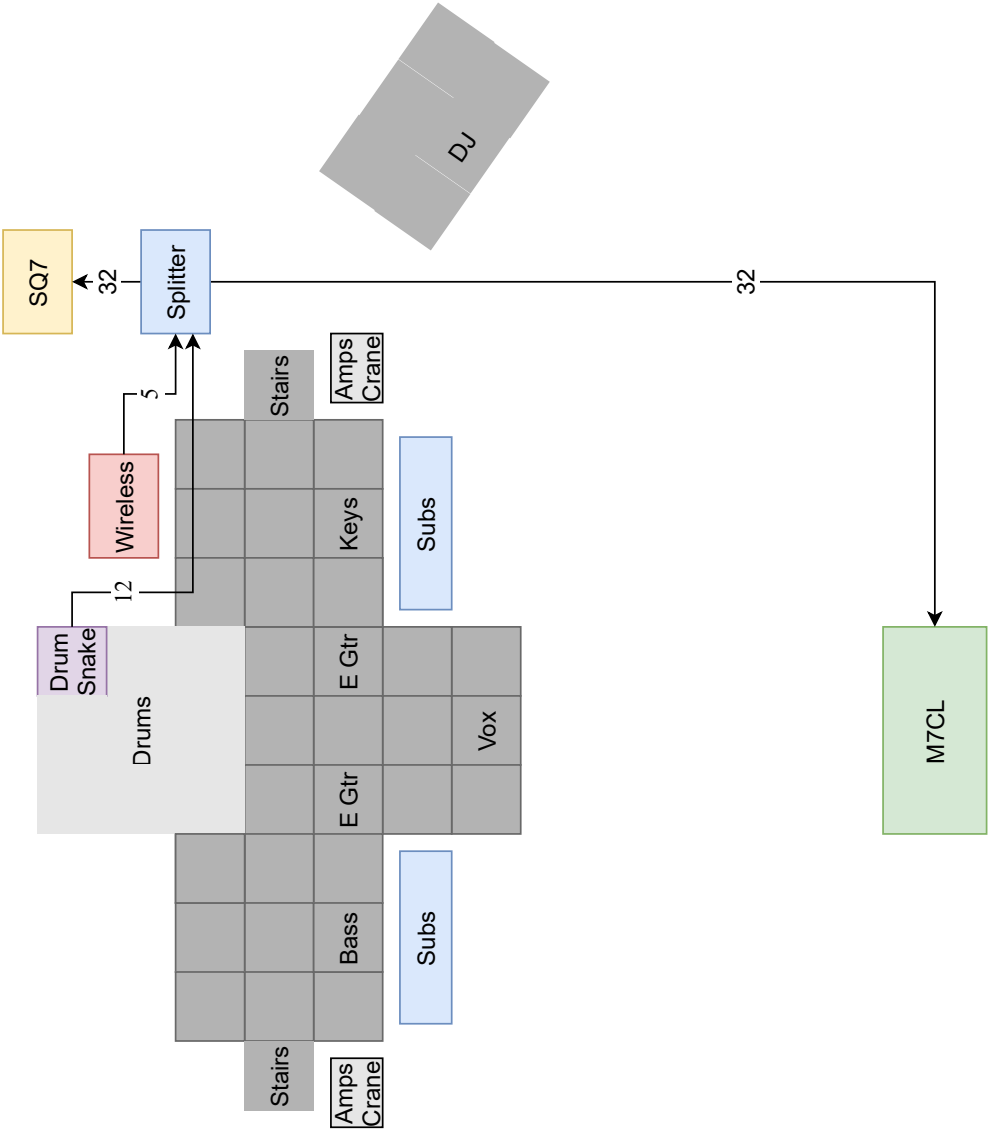

Stage Layout

Input Patch

Splitter	M7CL Snake	SQ7 Input	Instrument	Microphone
1	1	1	Kick I	Beta 91
2	2	2	Kick O	Beta 52
3	3	3	Floor Tom	SM57
4	4	4	Tom L	SM57
5	5	5	Tom R	SM57
6	6	6	Snare Top	SM57
7	7	7	Snare Bot	e906
8	8	8	HiHat	SM81
9	9	9	Ride	SM81
10	10	10	Crash	SM81
11	11	11	OVH L	Samson CO2
12	12	12	OVH R	Samson CO2
13	13	13	Bass	Senn. BP
14	14	14	E Gtr 1	e906
15	15	15	E Gtr 2	e906
16	16	16	E Gtr 3	AKG
17	17	17	E Gtr 1	Radial DI
18	18	18	E Gtr 2	Radial DI
19	19	19	Cello 1	SM81
20	20	20	Cello 2	SM81
21	21	21	Keys L	Stereo DI
22	22	22	Keys R	Stereo DI
23	23	23	Vox 1	CS Green
24	24	24	Vox 2	CS Orange
25	25	25	Vox 3	CS Yellow
26	26	26	Vox 4	CS Red
27	27	27	Vox Drums	Beta 58
28	28	-	Vox DJ	e835
29	29	28	Announce 1	Senn. HH1
30	30	29	Announce 2/Bkp	Senn. HH2
31	31	-	DJ L	Stereo DI
32	32	-	DJ R	Stereo DI
-	-	30	Audience L	Sennheiser ME 36
-	-	31	Audience R	Sennheiser ME 36
-	-	32	FOH Talkback	e835
-	-	ST 1	Click L	Stereo DI
-	-	ST 1	Click R	Stereo DI

Front of House

Output Patch

Snake Sends

A.	Stereo L
B.	Subwoofer L
C.	Stereo R
D.	Subwoofer R
E.	DJ Stereo L
F.	DJ Stereo R
G.	FOH Rec
F.	FOH Talkback

Monitors

Monitor Patch & IEM Assignments

SQ7	Output	Connor	Amanda	Duncan	Audrey	Luke
1	IEM 1	Connor	Amanda	Duncan	Audrey	Luke
2	IEM 2	Jake	Bianca	Jake	Nickell	Jillian
3	IEM 3	Ethan	Barbie	Jairon	Lucas	Jake
4	IEM 4		Kati	Christopher	Don	Ryan
5	IEM 5		Jordan		Jed	Cameron
6	IEM 6				Nico	Jairon
7	IEM 7				Brandon	
8	IEM 8					
9	DRUMS	Nicolas	Leandre	EJ	Cameron	Drew
10	WEDGE		Ivan			

Set List

1. The Middle - Jimmie Eat World
2. What You Know - Two Door Cinema Club
3. 1985 - Bowling For Soup
4. My Body - Young the Giant (**TBD - ASWWU**)
5. Everlong - Foo Fighters
- E. Gives You Hell - All American Rejects (**TBD - ASWWU**)